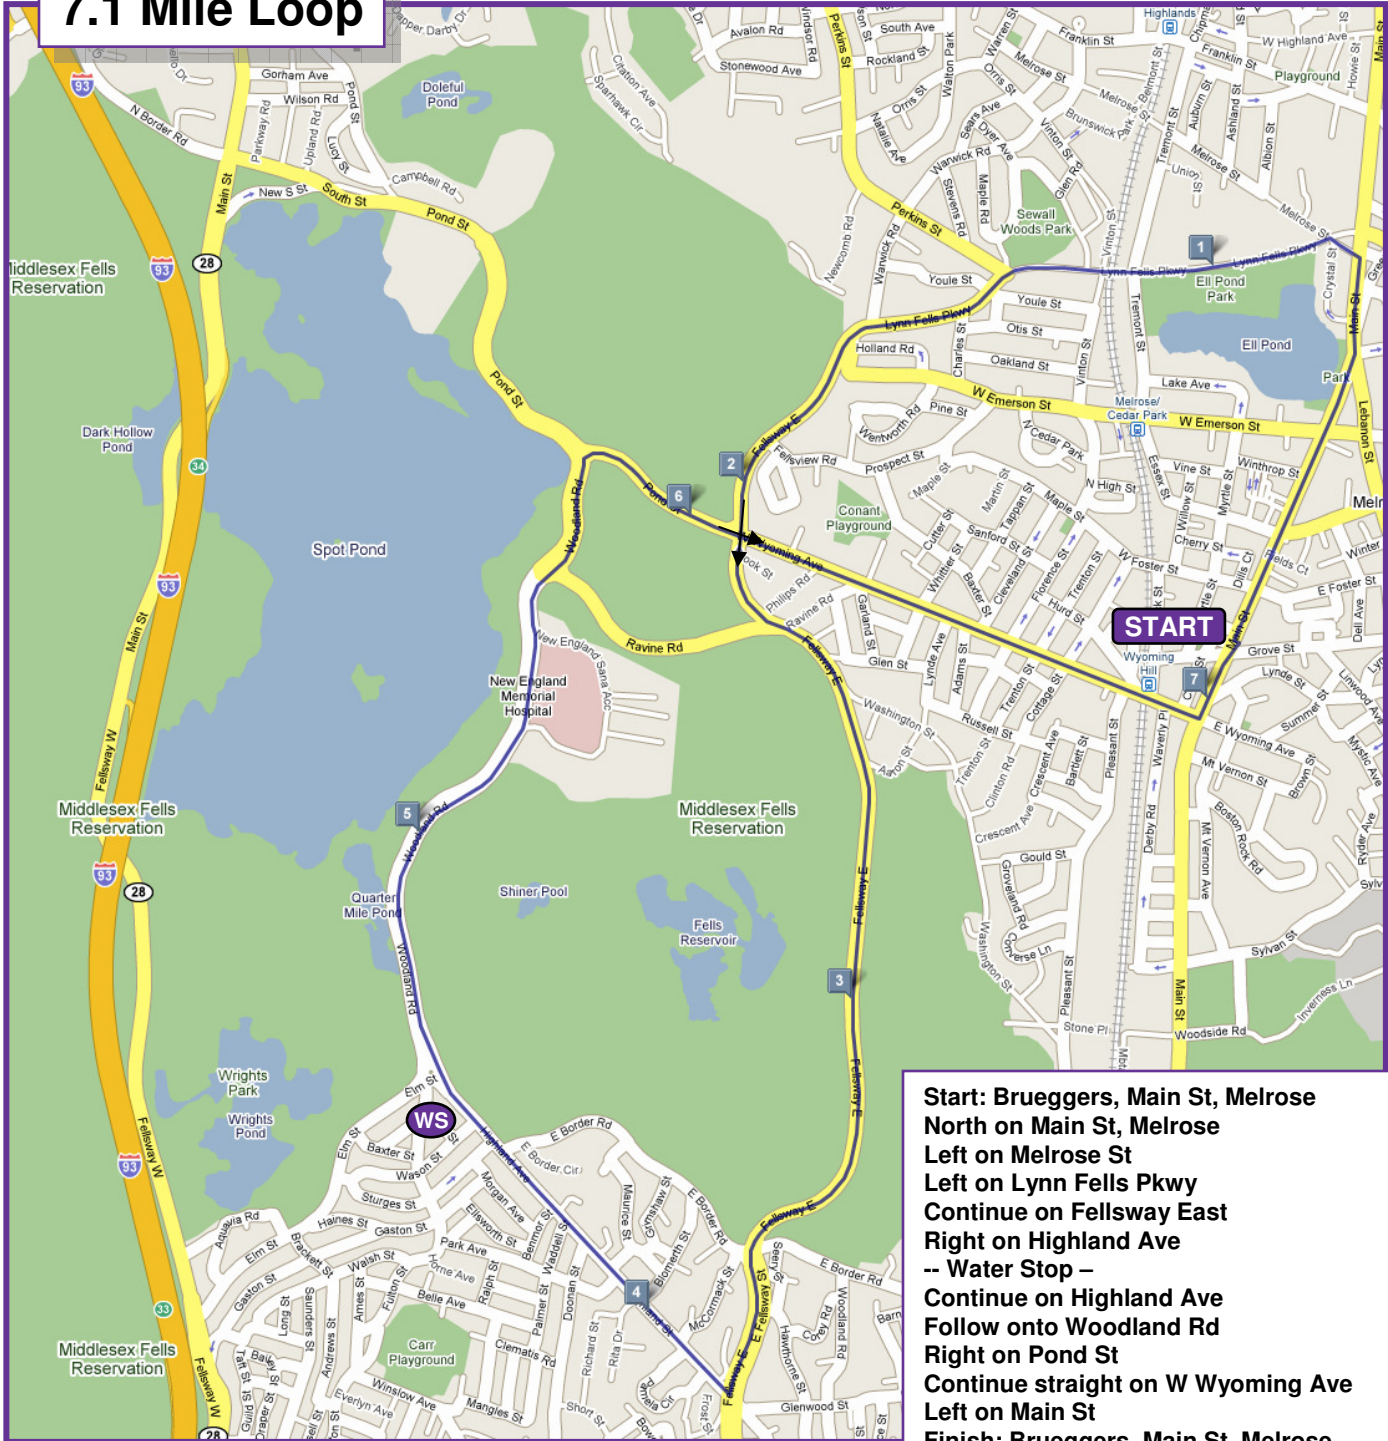

7.1 Mile Loop

Start: Brueggers, Main St, Melrose
North on Main St, Melrose
Left on Melrose St
Left on Lynn Fells Pkwy
Continue on Fellsway East
Right on Highland Ave
-- Water Stop --
Continue on Highland Ave
Follow onto Woodland Rd
Right on Pond St
Continue straight on W Wyoming Ave
Left on Main St
Finish: Brueggers, Main St, Melrose