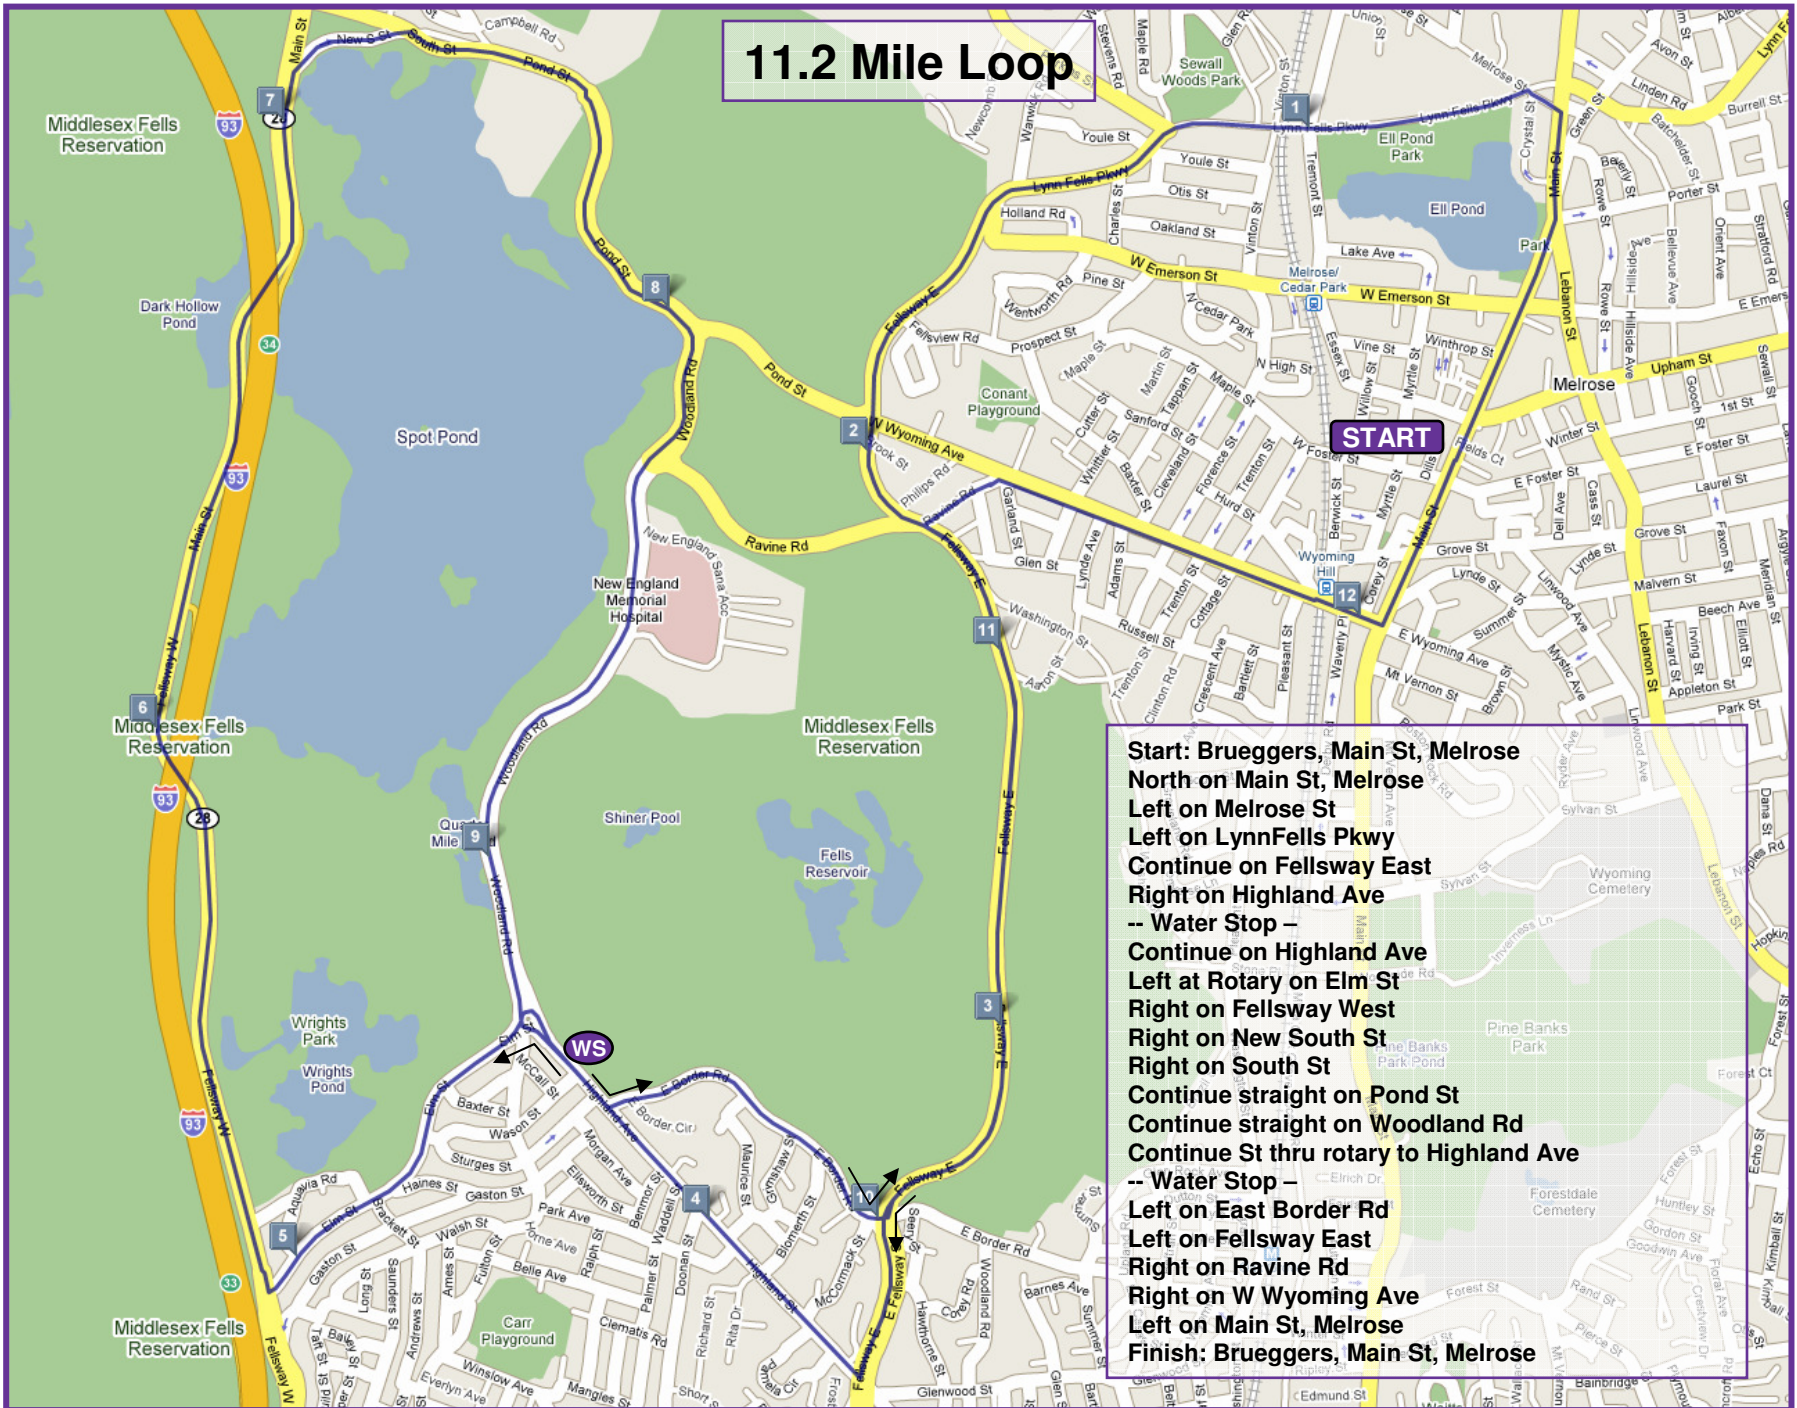

11.2 Mile Loop

Start: Brueggers, Main St, Melrose
North on Main St, Melrose
Left on Melrose St
Left on LynnFells Pkwy
Continue on Fellsway East
Right on Highland Ave
-- Water Stop --
Continue on Highland Ave
Left at Rotary on Elm St
Right on Fellsway West
Right on New South St
Right on South St
Continue straight on Pond St
Continue straight on Woodland Rd
Continue St thru rotary to Highland Ave
-- Water Stop --
Left on East Border Rd
Left on Fellsway East
Right on Ravine Rd
Right on W Wyoming Ave
Left on Main St, Melrose
Finish: Brueggers, Main St, Melrose