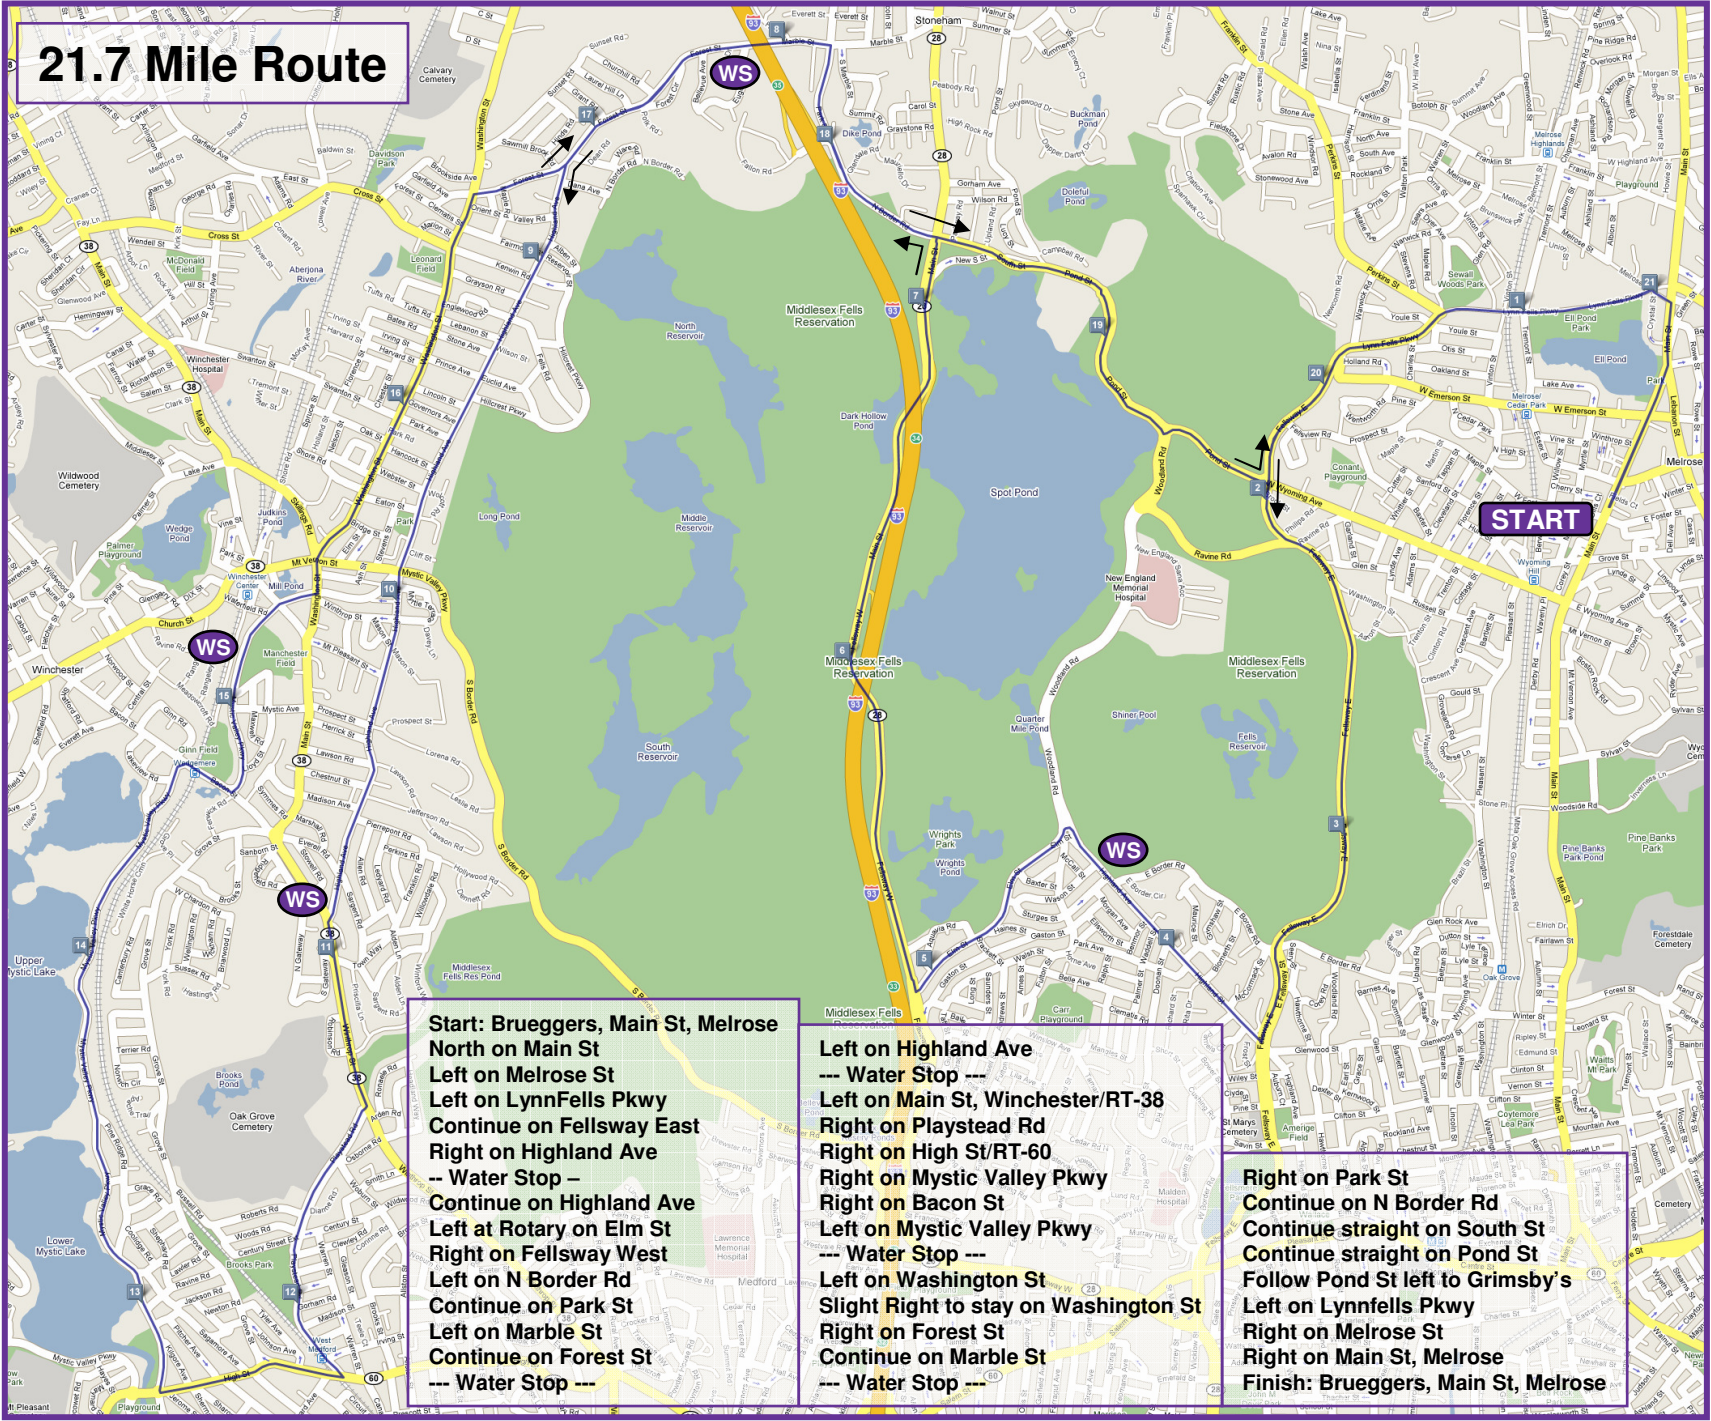

21.7 Mile Route

START

Start: Brueggers, Main St, Melrose
North on Main St
Left on Melrose St
Left on LynnFells Pkwy
Continue on Fellsway East
Right on Highland Ave
-- Water Stop --
Continue on Highland Ave
Left at Rotary on Elm St
Right on Fellsway West
Left on N Border Rd
Continue on Park St
Left on Marble St
Continue on Forest St
--- Water Stop ---

Left on Highland Ave
--- Water Stop ---
Left on Main St, Winchester/RT-38
Right on Playstead Rd
Right on High St/RT-60
Right on Mystic Valley Pkwy
Right on Bacon St
Left on Mystic Valley Pkwy
--- Water Stop ---
Left on Washington St
Slight Right to stay on Washington St
Right on Forest St
Continue on Marble St
--- Water Stop ---

Right on Park St
Continue on N Border Rd
Continue straight on South St
Follow Pond St left to Grimsby's
Left on LynnFells Pkwy
Right on Melrose St
Right on Main St, Melrose
Finish: Brueggers, Main St, Melrose