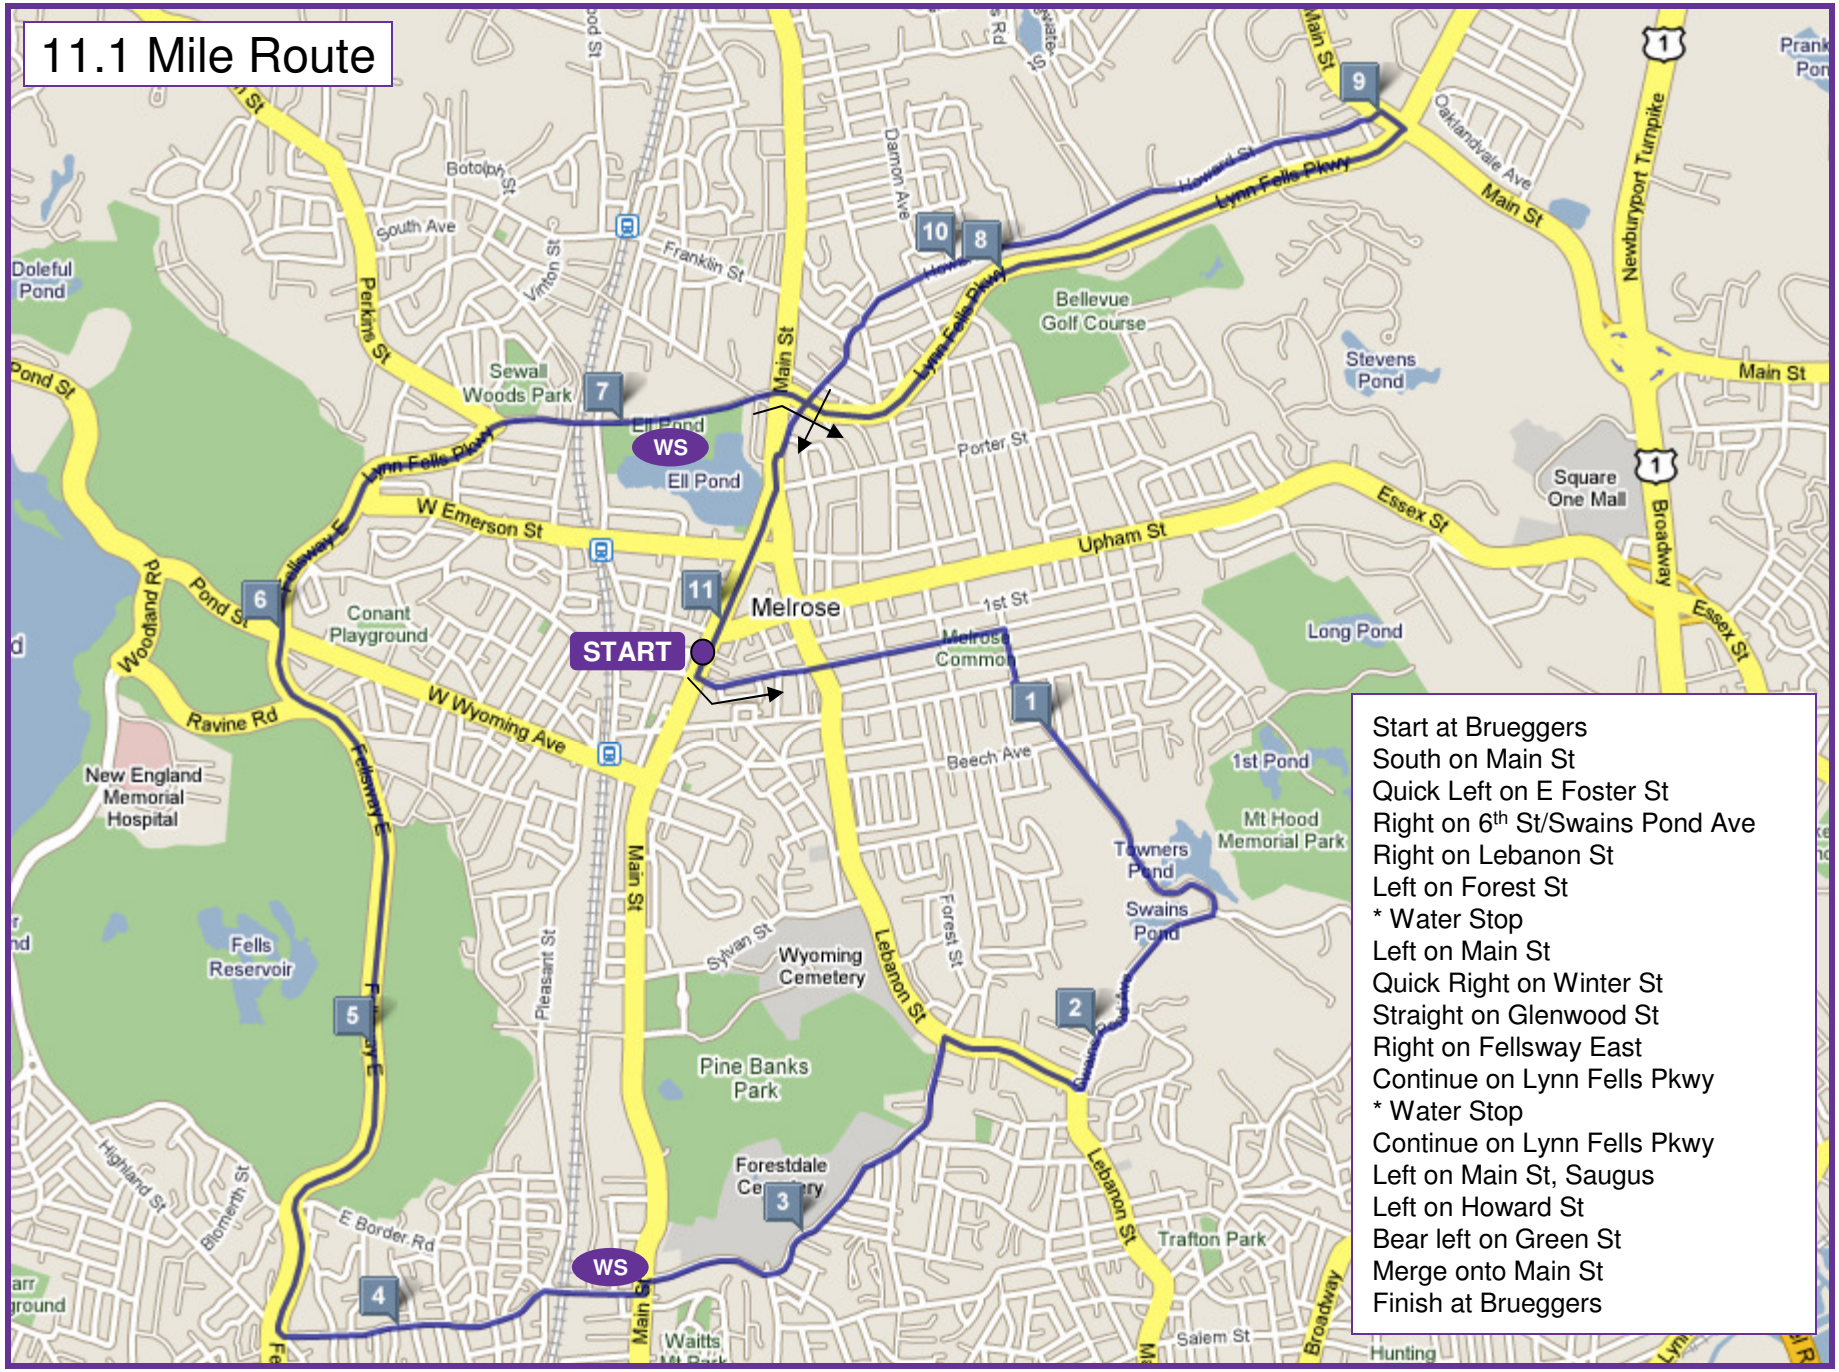

11.1 Mile Route

Start at Brueggers
South on Main St
Quick Left on E Foster St
Right on 6th St/Swains Pond Ave
Right on Lebanon St
Left on Forest St
* Water Stop
Left on Main St
Quick Right on Winter St
Straight on Glenwood St
Right on Fellsway East
Continue on Lynn Fells Pkwy
* Water Stop
Continue on Lynn Fells Pkwy
Left on Main St, Saugus
Left on Howard St
Bear left on Green St
Merge onto Main St
Finish at Brueggers