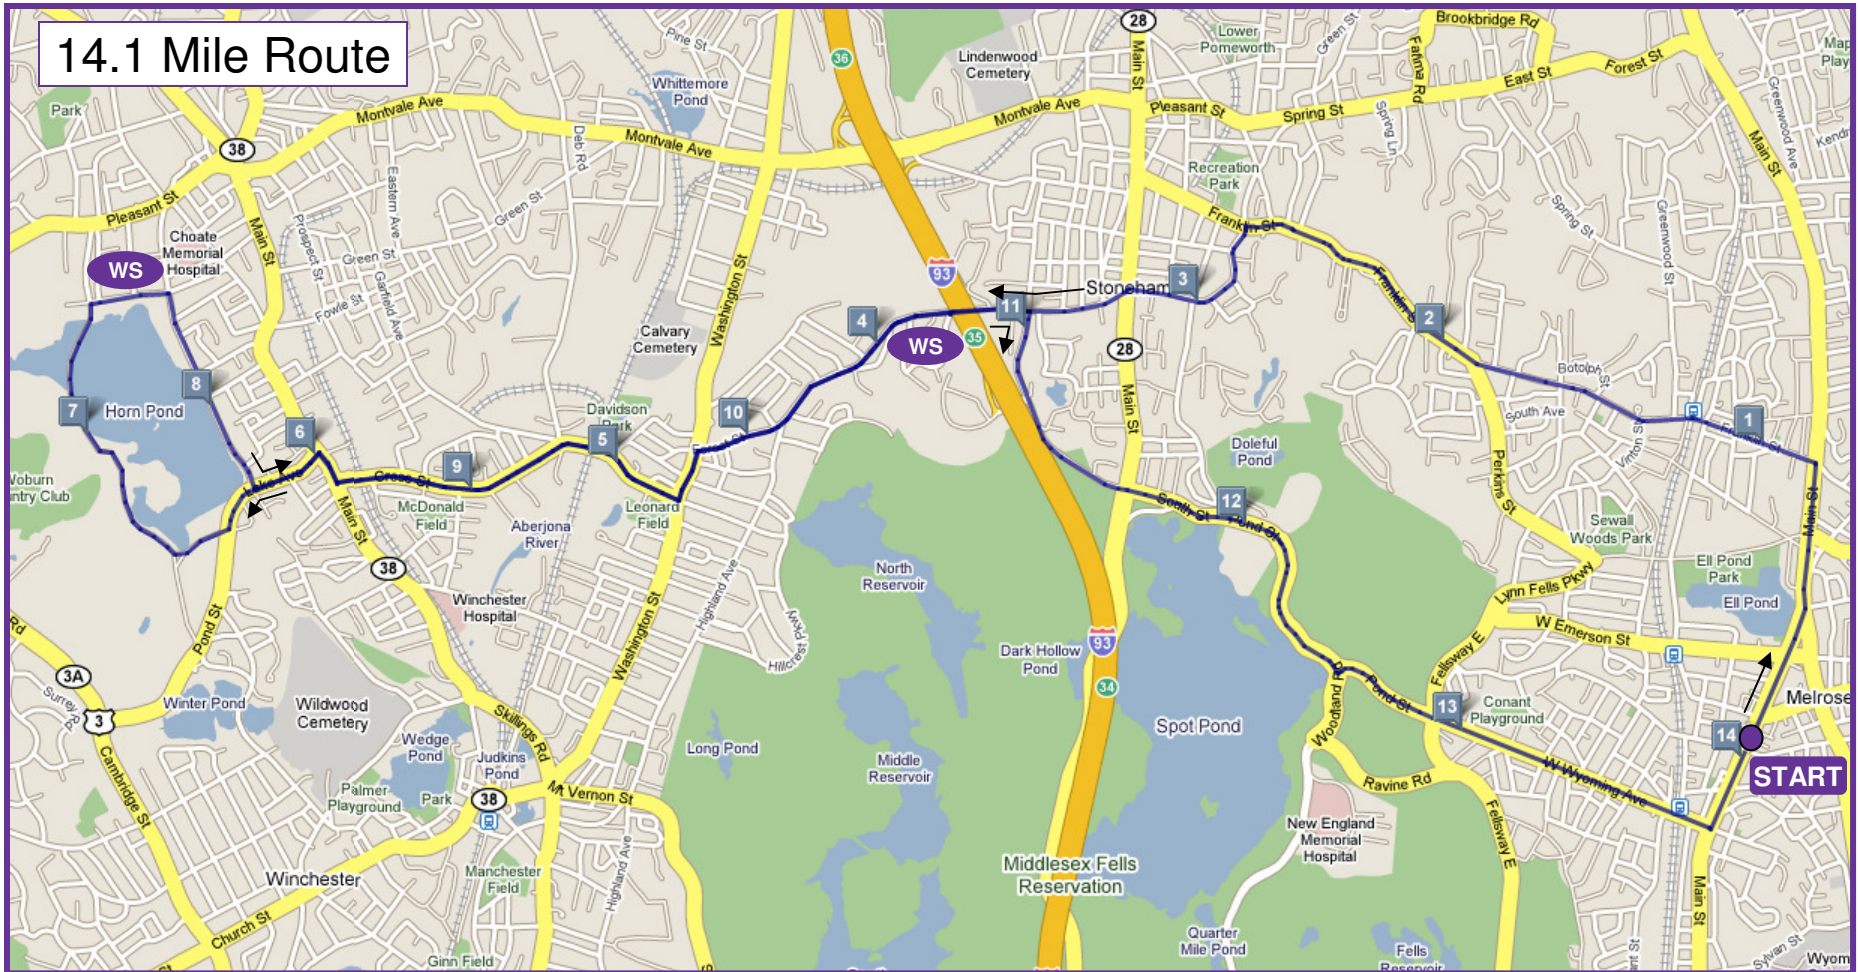

# 14.1 Mile Route

Start at Brueggers  
 North on Main St  
 Left on Franklin St  
 Left on Summer St  
 Cross Main St in Stoneham  
 Continue on Marble St  
 Continue on Forest  
 \* Water Stop

Continue on Forest St  
 Left on Washington St  
 Right on Cross St  
 Right on Main St/Rt38 Woburn  
 Left on Lake Ave  
 Follow path around Horn Pond  
 Bear right on Cove St (parking lot)  
 Right on Woburn Pkwy (path)  
 Right on Water St/Sturgis St  
 \* Water Stop

Continue loop of Horn Pond  
 Continue on Sturgis St  
 Right on Arlington Rd  
 Left on Lake Ave  
 Right on Main St  
 Left on Cross St  
 Right on Washington St  
 \* Water Stop

Continue on Forest St  
 Continue on Marble St  
 Right on Park St  
 Continue on North Border Rd  
 Continue on South St  
 Continue on Pond St  
 Left on Pond St to Grimsbys  
 Continue on W Wyoming Ave  
 Left on Main St, Melrose  
 Finish at Brueggers