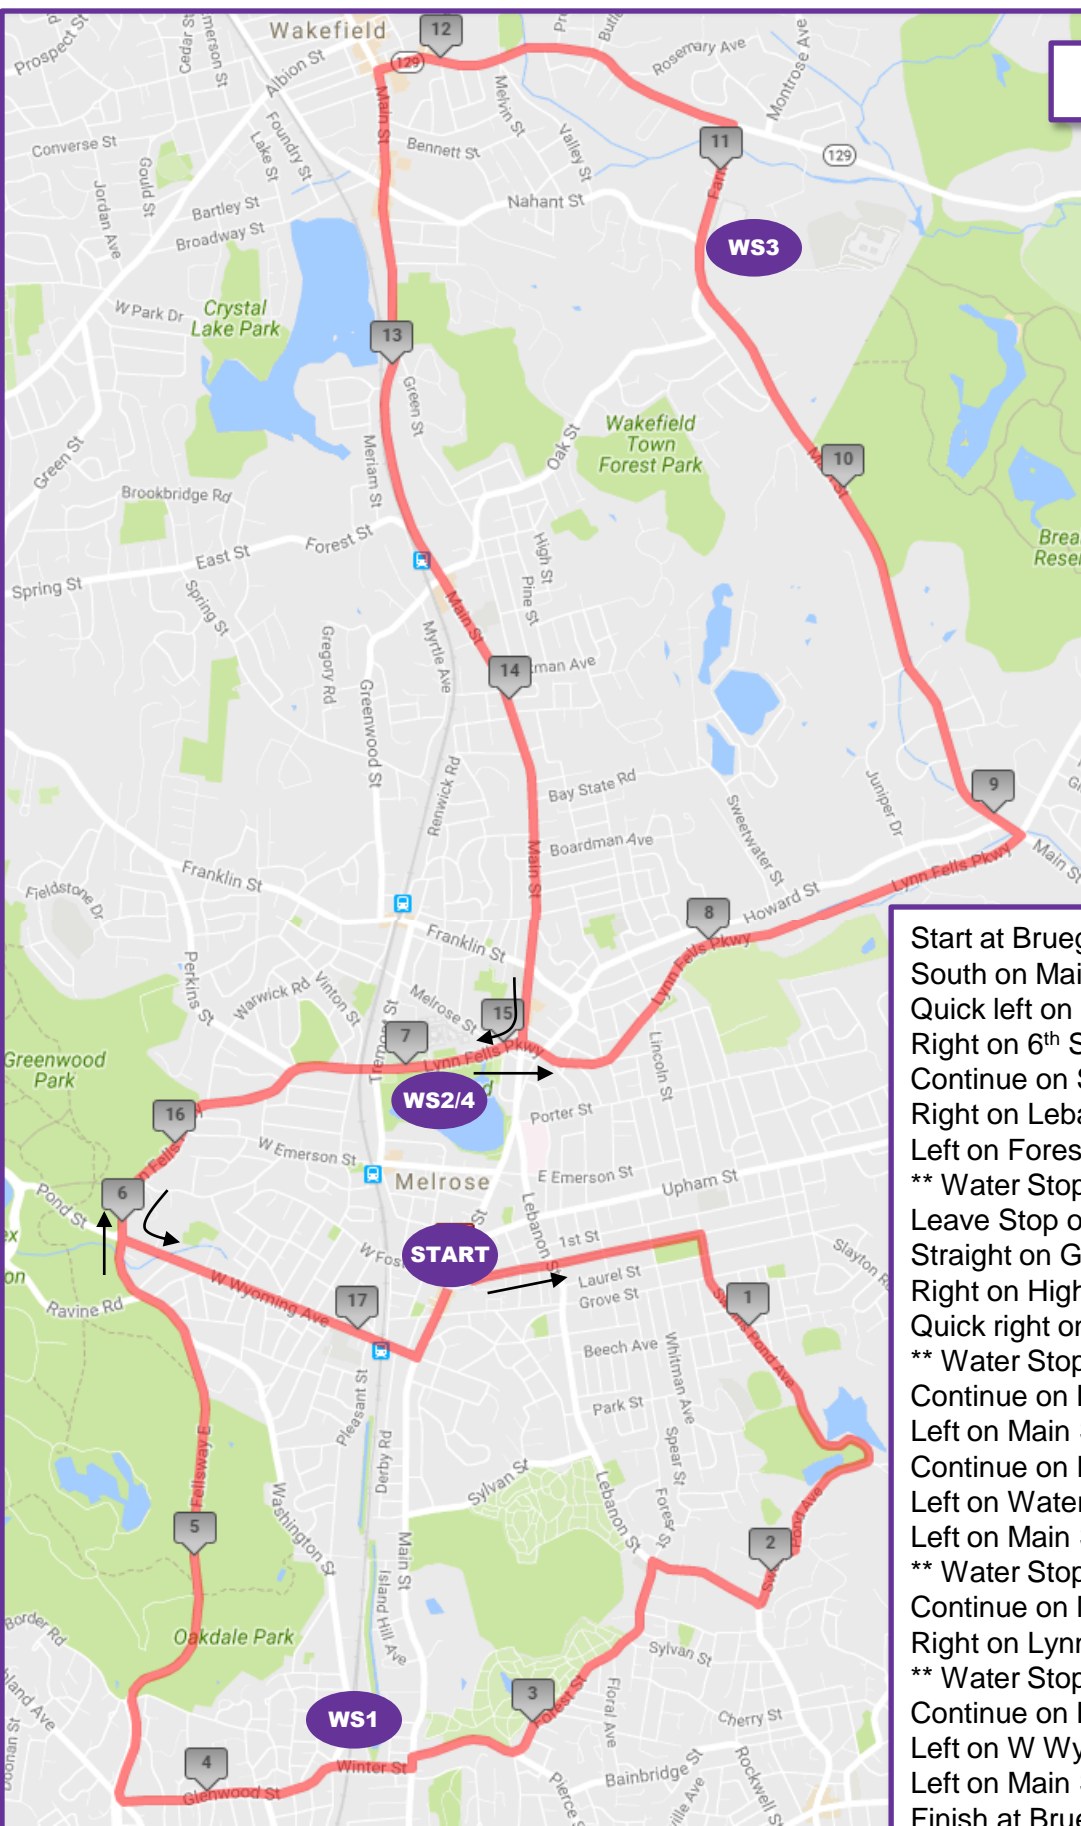

17.5 Miles

Start at Brueggers  
South on Main St  
Quick left on E Foster  
Right on 6<sup>th</sup> St  
Continue on Swains Pond Ave  
Right on Lebanon St  
Left on Forest St  
\*\* Water Stop \*\*  
Leave Stop on Winter St  
Straight on Glenwood St  
Right on Highland Ave  
Quick right on LynnFells Pkwy  
\*\* Water Stop \*\*  
Continue on LynnFells Pkwy  
Left on Main St (Saugus)  
Continue on Farm St  
Left on Water St  
Left on Main St (Wakefield)  
\*\* Water Stop \*\*  
Continue on Main St  
Right on LynnFells Pkwy  
\*\* Water Stop \*\*  
Continue on LynnFells Pkwy  
Left on W Wyoming  
Left on Main St (Melrose)  
Finish at Brueggers